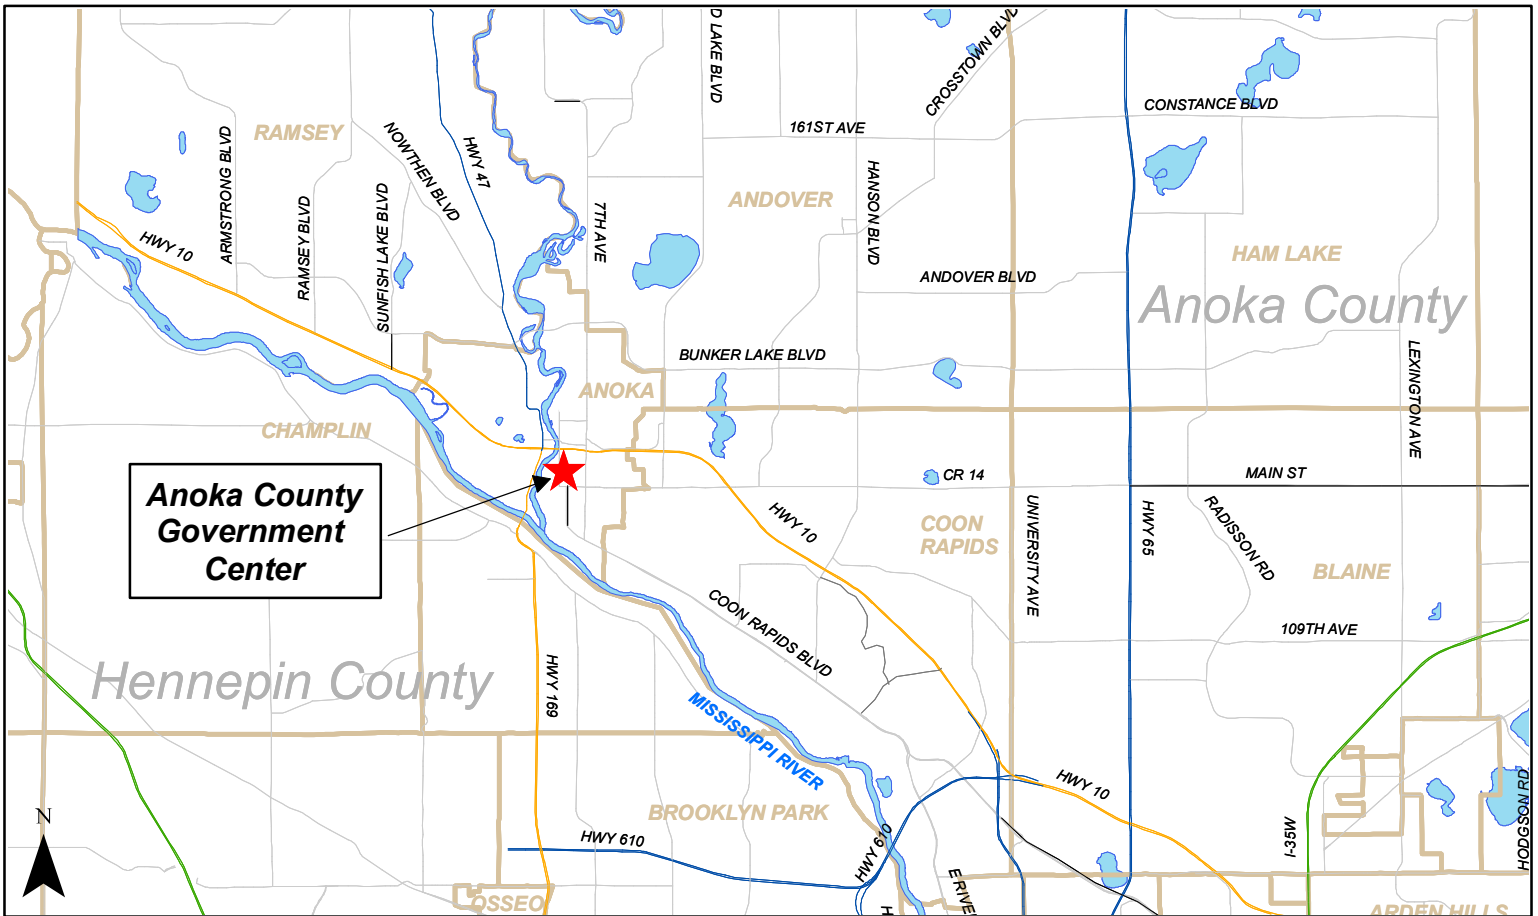

Directions to Anoka County Government Center, Anoka, MN

Driving Directions

From Mpls/North Suburb
 94 West to Hwy 252 N
 turns into Hwy 610 E (bridge over Mississippi River)
 to Hwy 10 W
 to Main Street / CR 14 exit
 left at stoplight (Puts you onto Main Street)
 2 miles
 right onto 3rd Avenue
 From West Suburb
 Hwy 169 N
 over the Anoka-Champlin bridge
 (right hand lane)
 right onto Main Street
 3 blocks
 left onto 3rd Avenue

From NW Suburb
 Hwy 100 N to 694 E
 to Hwy 252 N (Same as West River Road)
 turns into Hwy 610 E (bridge)
 to Hwy 10 W
 to Main Street / CR 14 exit
 left at stoplight (puts you onto Main Street)
 2 miles
 right onto 3rd Avenue

From St Paul
 North 35W
 to Hwy 10 W
 to Main Street / CR 14 exit
 left at stoplight (puts you onto Main Street)
 2 miles
 right onto 3rd Avenue

ANOKA COUNTY GOVERNMENT COMPLEX
2100 3RD AVENUE
ANOKA, MN 55303
(763) 421-4760