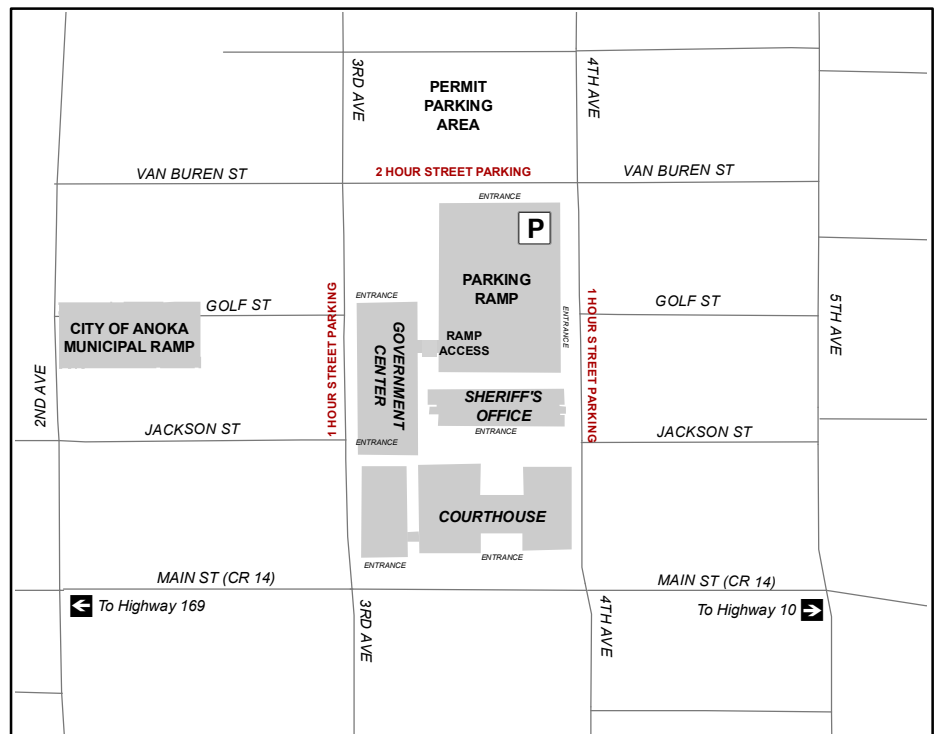

Directions to Anoka County Government Center, Anoka, MN

Driving Directions

From Mpls/North Suburb
 94 West to Hwy 252 N
 turns into Hwy 610 E (bridge over Mississippi River)
 to Hwy 10 W
 to Main Street / CR 14 exit
 left at stoplight (Puts you onto Main Street)
 2 miles
 right onto 3rd Avenue
 From West Suburb
 Hwy 169 N
 over the Anoka-Champlin bridge
 (right hand lane)
 right onto Main Street
 3 blocks
 left onto 3rd Avenue

From NW Suburb
 Hwy 100 N to 694 E
 to Hwy 252 N (Same as West River Road)
 turns into Hwy 610 E (bridge)
 to Hwy 10 W
 to Main Street / CR 14 exit
 left at stoplight (puts you onto Main Street)
 2 miles
 right onto 3rd Avenue

From St Paul
 North 35W
 to Hwy 10 W
 to Main Street / CR 14 exit
 left at stoplight (puts you onto Main Street)
 2 miles
 right onto 3rd Avenue

ANOKA COUNTY GOVERNMENT COMPLEX
2100 3RD AVENUE
ANOKA, MN 55303
(763) 421-4760